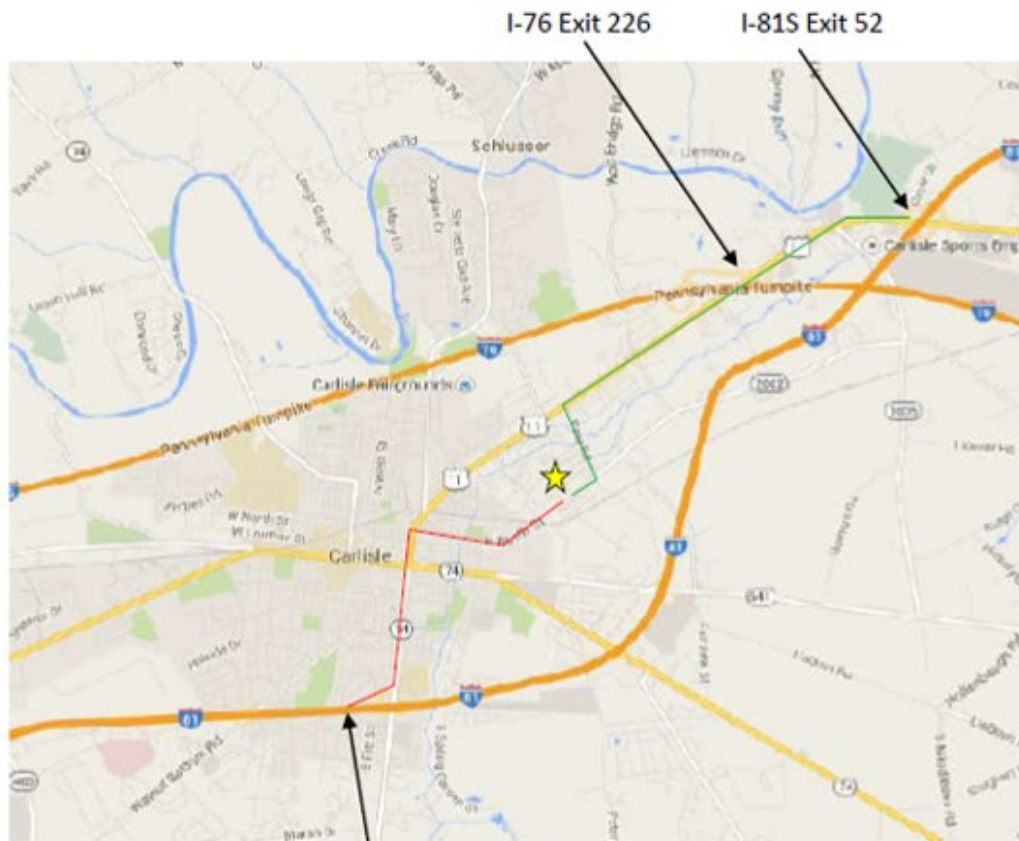

Carlisle – Harrisburg Area

Carlisle Area

U.S. Army War College / Carlisle Barracks Post

THE UNITED STATES ARMY WAR COLLEGE

Directions to Carlisle Barracks from I-81 or I-76

I-81N, Exit 47

Directions when traveling I-81S, from north of Carlisle:

- Take exit 52 for US-11 South towards New Kingstown/Middlesex
- Turn right onto US-11S/Harrisburg Pike, proceed 2.6 miles
- Turn left onto Post Road, proceed .5 mile
- Turn right on Claremont Rd/E. North Street, proceed .25 miles
- Follow signs for **left** turn to Carlisle Barracks / US Army War College Visitor Gate on Jim Thorp Rd.

Directions when traveling I-76 from east or west of Carlisle:

- Take Carlisle exit, exit 226
- Once through the tollbooth area, stay to the right towards US-11S
- Turn right onto US-11S/Harrisburg Pike, proceed 2.6 miles
- Turn left onto Post Road, proceed .5 mile
- Turn right on Claremont Rd/E. North Street, proceed .25 miles
- Follow signs for **left** turn to Carlisle Barracks / US Army War College Visitor Gate on Jim Thorp Rd.

Directions when traveling I-81N, from south of Carlisle:

- Take exit 47 for PA-34N / South Hanover Street
- Proceed north for 2.6 miles
- Turn right onto E. North Street, proceed 1.1 miles
- Follow signs for **right** turn to Carlisle Barracks / US Army War College Visitor Gate on Jim Thorp Rd.