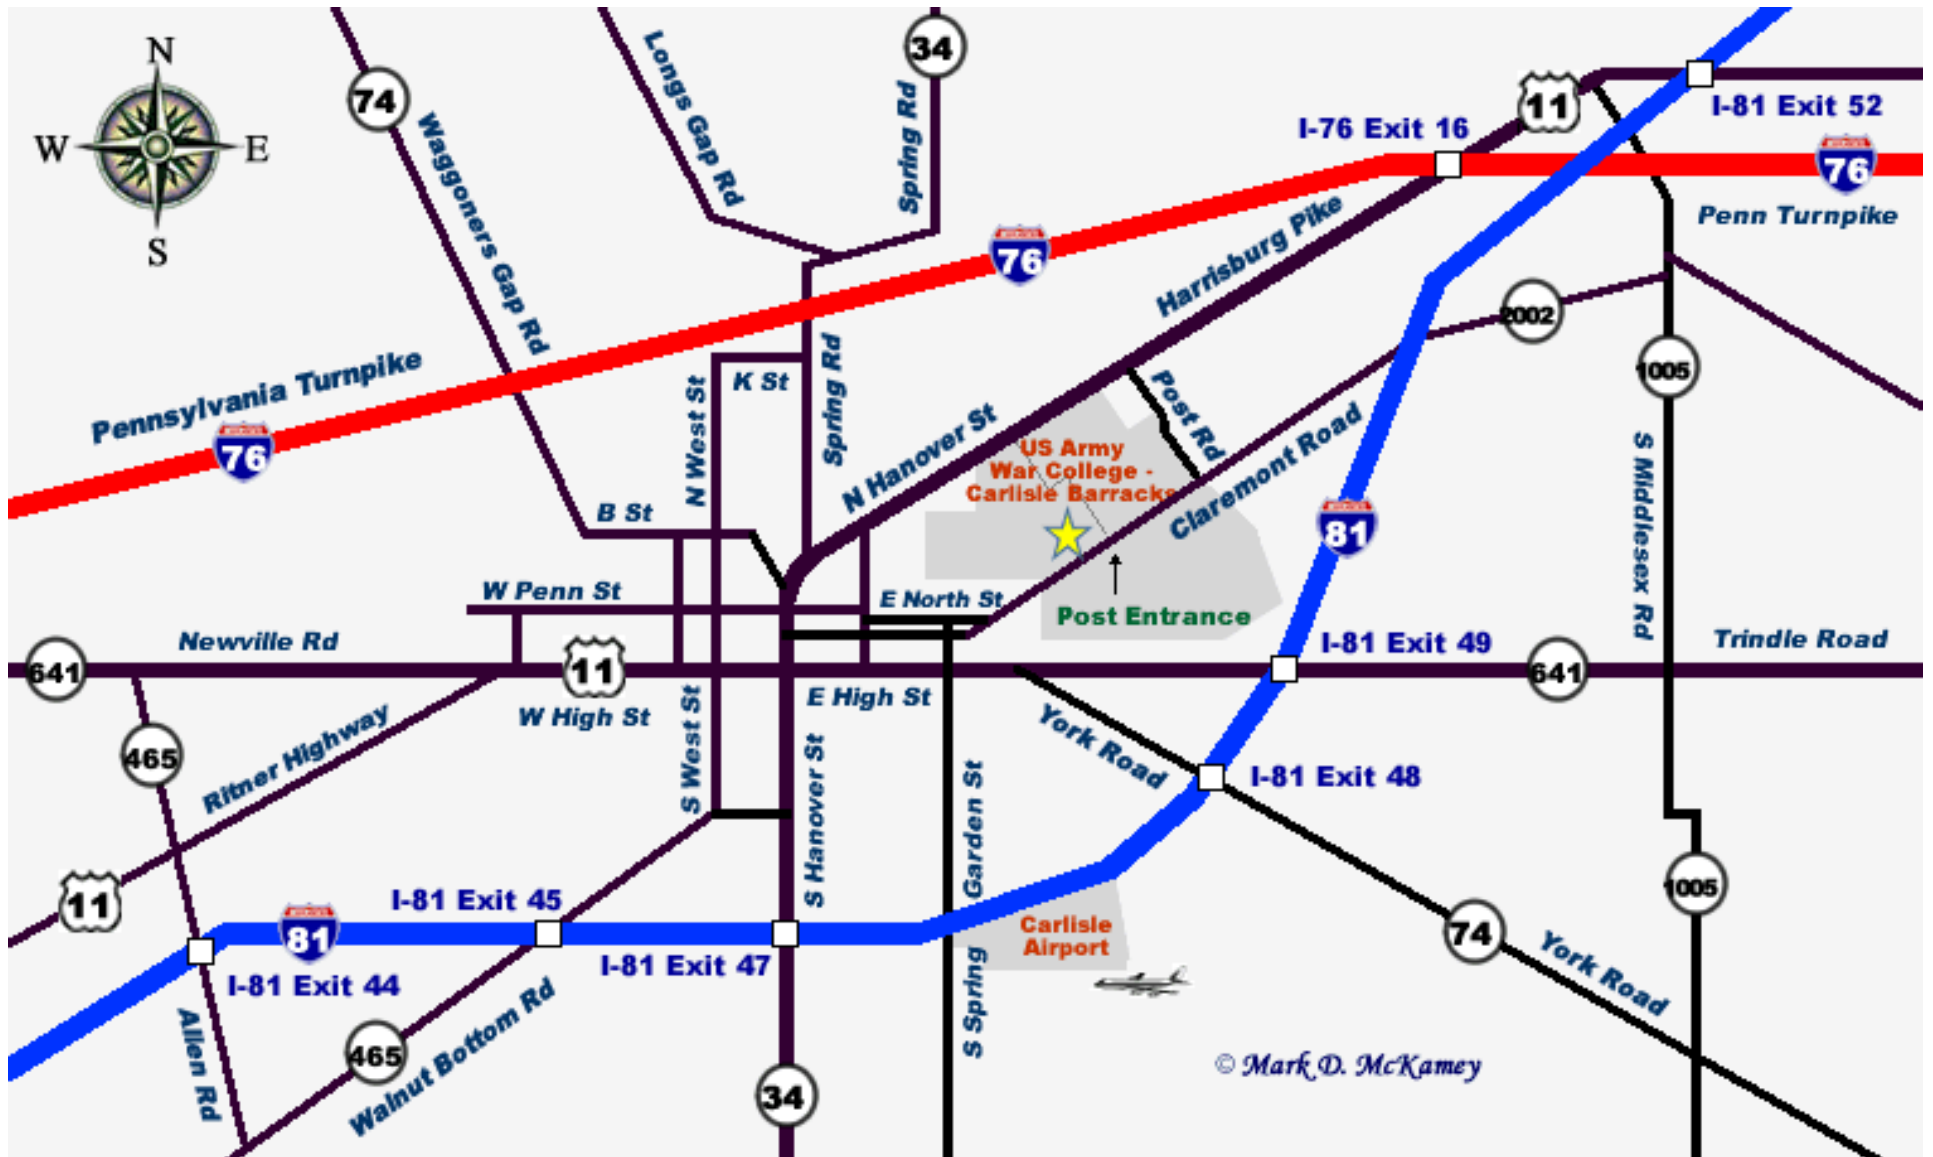

Carlisle – Harrisburg Area

Carlisle Area

U.S. Army War College / Carlisle Barracks Post

THE UNITED STATES ARMY WAR COLLEGE

Directions to Carlisle Barracks from I-81 or I-76

I-81N, Exit 47

Directions when traveling I-81S, from north of Carlisle:

- Take exit 52 for US-11 South towards New Kingstown/Middlesex
- Turn right onto US-11S/Harrisburg Pike, proceed 2.6 miles
- Turn left onto Post Road, proceed .5 mile
- Turn right on Claremont Rd/E. North Street, proceed .25 miles
- Follow signs for **left** turn to Carlisle Barracks / US Army War College Visitor Gate on Jim Thorp Rd.

Directions when traveling I-76 from east or west of Carlisle:

- Take Carlisle exit, exit 226
- Once through the tollbooth area, stay to the right towards US-11S
- Turn right onto US-11S/Harrisburg Pike, proceed 2.6 miles
- Turn left onto Post Road, proceed .5 mile
- Turn right on Claremont Rd/E. North Street, proceed .25 miles
- Follow signs for **left** turn to Carlisle Barracks / US Army War College Visitor Gate on Jim Thorp Rd.

Directions when traveling I-81N, from south of Carlisle:

- Take exit 47 for PA-34N / South Hanover Street
- Proceed north for 2.6 miles
- Turn right onto E. North Street, proceed 1.1 miles
- Follow signs for **right** turn to Carlisle Barracks / US Army War College Visitor Gate on Jim Thorp Rd.