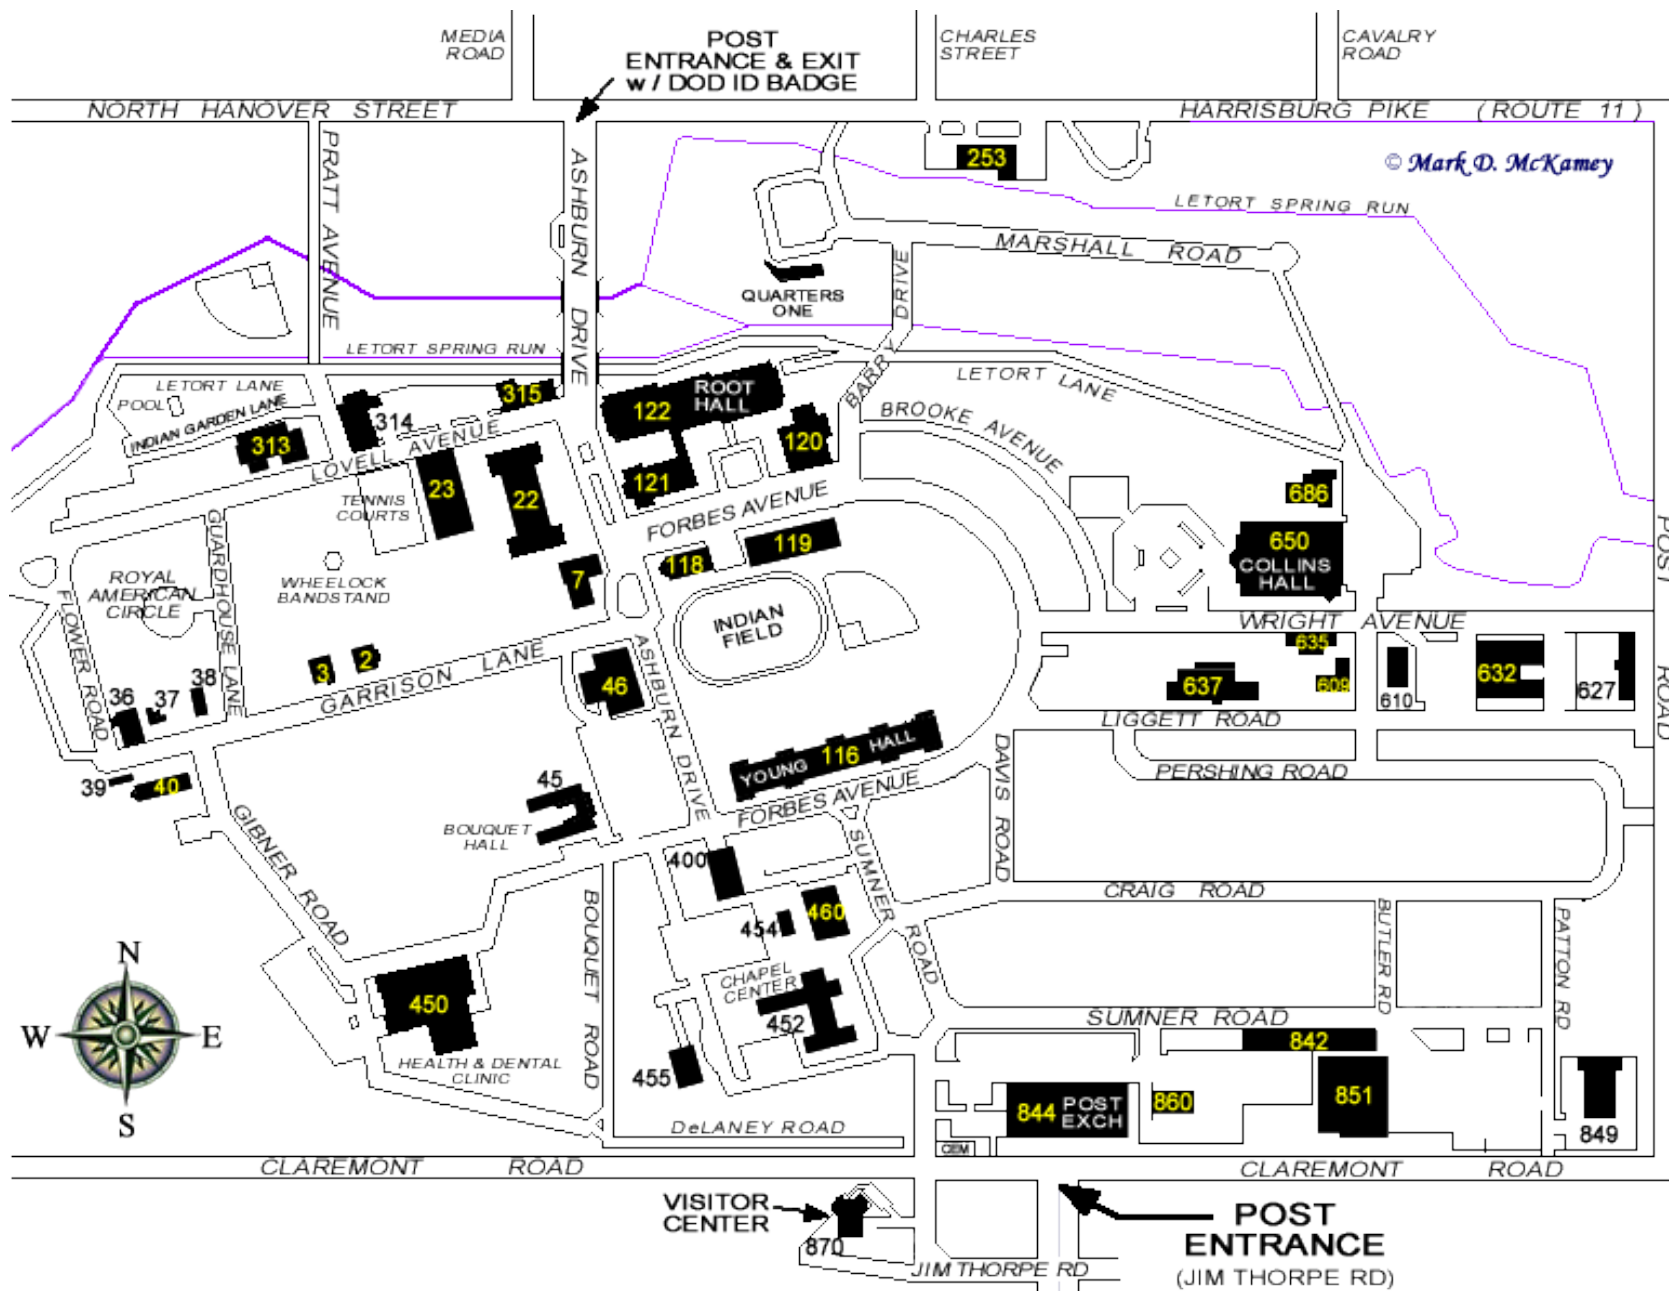

Carlisle – Harrisburg Area

Carlisle Area

U.S. Army War College / Carlisle Barracks Post

THE UNITED STATES ARMY WAR COLLEGE

Directions to Carlisle Barracks from I-81 or I-76

I-81N, Exit 47

Directions when traveling I-81S, from north of Carlisle:

- Take exit 52 for US-11 South towards New Kingstown/Middlesex
- Turn right onto US-11S/Harrisburg Pike, proceed 2.6 miles
- Turn left onto Post Road, proceed .5 mile
- Turn right on Claremont Rd/E. North Street, proceed .25 miles
- Follow signs for **left** turn to Carlisle Barracks / US Army War College Visitor Gate on Jim Thorp Rd.

Directions when traveling I-76 from east or west of Carlisle:

- Take Carlisle exit, exit 226
- Once through the tollbooth area, stay to the right towards US-11S
- Turn right onto US-11S/Harrisburg Pike, proceed 2.6 miles
- Turn left onto Post Road, proceed .5 mile
- Turn right on Claremont Rd/E. North Street, proceed .25 miles
- Follow signs for **left** turn to Carlisle Barracks / US Army War College Visitor Gate on Jim Thorp Rd.

Directions when traveling I-81N, from south of Carlisle:

- Take exit 47 for PA-34N / South Hanover Street
- Proceed north for 2.6 miles
- Turn right onto E. North Street, proceed 1.1 miles
- Follow signs for **right** turn to Carlisle Barracks / US Army War College Visitor Gate on Jim Thorp Rd.