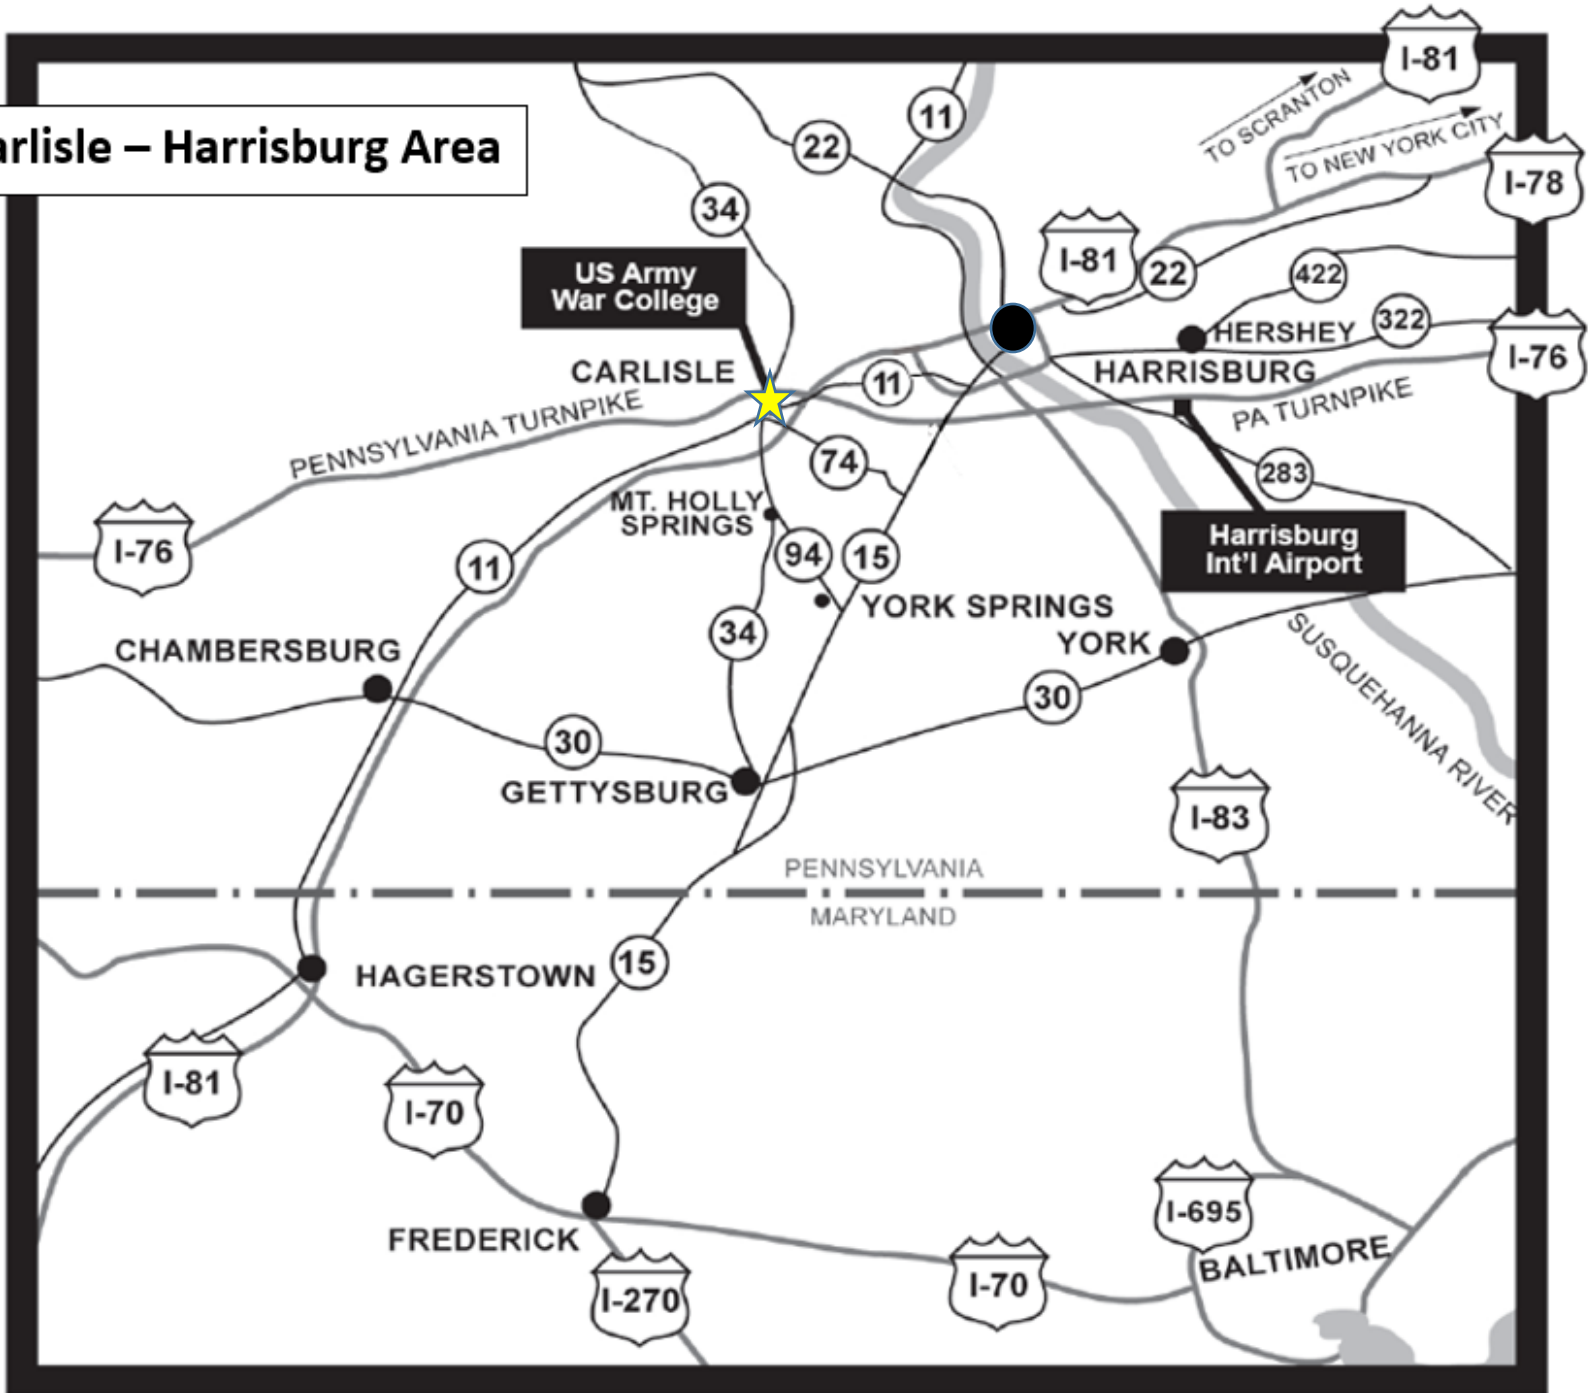

Carlisle – Harrisburg Area

Carlisle Area

U.S. Army War College / Carlisle Barracks Post

THE UNITED STATES ARMY WAR COLLEGE

Directions to Carlisle Barracks from I-81 or I-76

I-81N, Exit 47

Directions when traveling I-81S, from north of Carlisle:

- Take exit 52 for US-11 South towards New Kingstown/Middlesex
- Turn right onto US-11S/Harrisburg Pike, proceed 2.6 miles
- Turn left onto Post Road, proceed .5 mile
- Turn right on Claremont Rd/E. North Street, proceed .25 miles
- Follow signs for **left** turn to Carlisle Barracks / US Army War College Visitor Gate on Jim Thorp Rd.

Directions when traveling I-76 from east or west of Carlisle:

- Take Carlisle exit, exit 226
- Once through the tollbooth area, stay to the right towards US-11S
- Turn right onto US-11S/Harrisburg Pike, proceed 2.6 miles
- Turn left onto Post Road, proceed .5 mile
- Turn right on Claremont Rd/E. North Street, proceed .25 miles
- Follow signs for **left** turn to Carlisle Barracks / US Army War College Visitor Gate on Jim Thorp Rd.

Directions when traveling I-81N, from south of Carlisle:

- Take exit 47 for PA-34N / South Hanover Street
- Proceed north for 2.6 miles
- Turn right onto E. North Street, proceed 1.1 miles
- Follow signs for **right** turn to Carlisle Barracks / US Army War College Visitor Gate on Jim Thorp Rd.